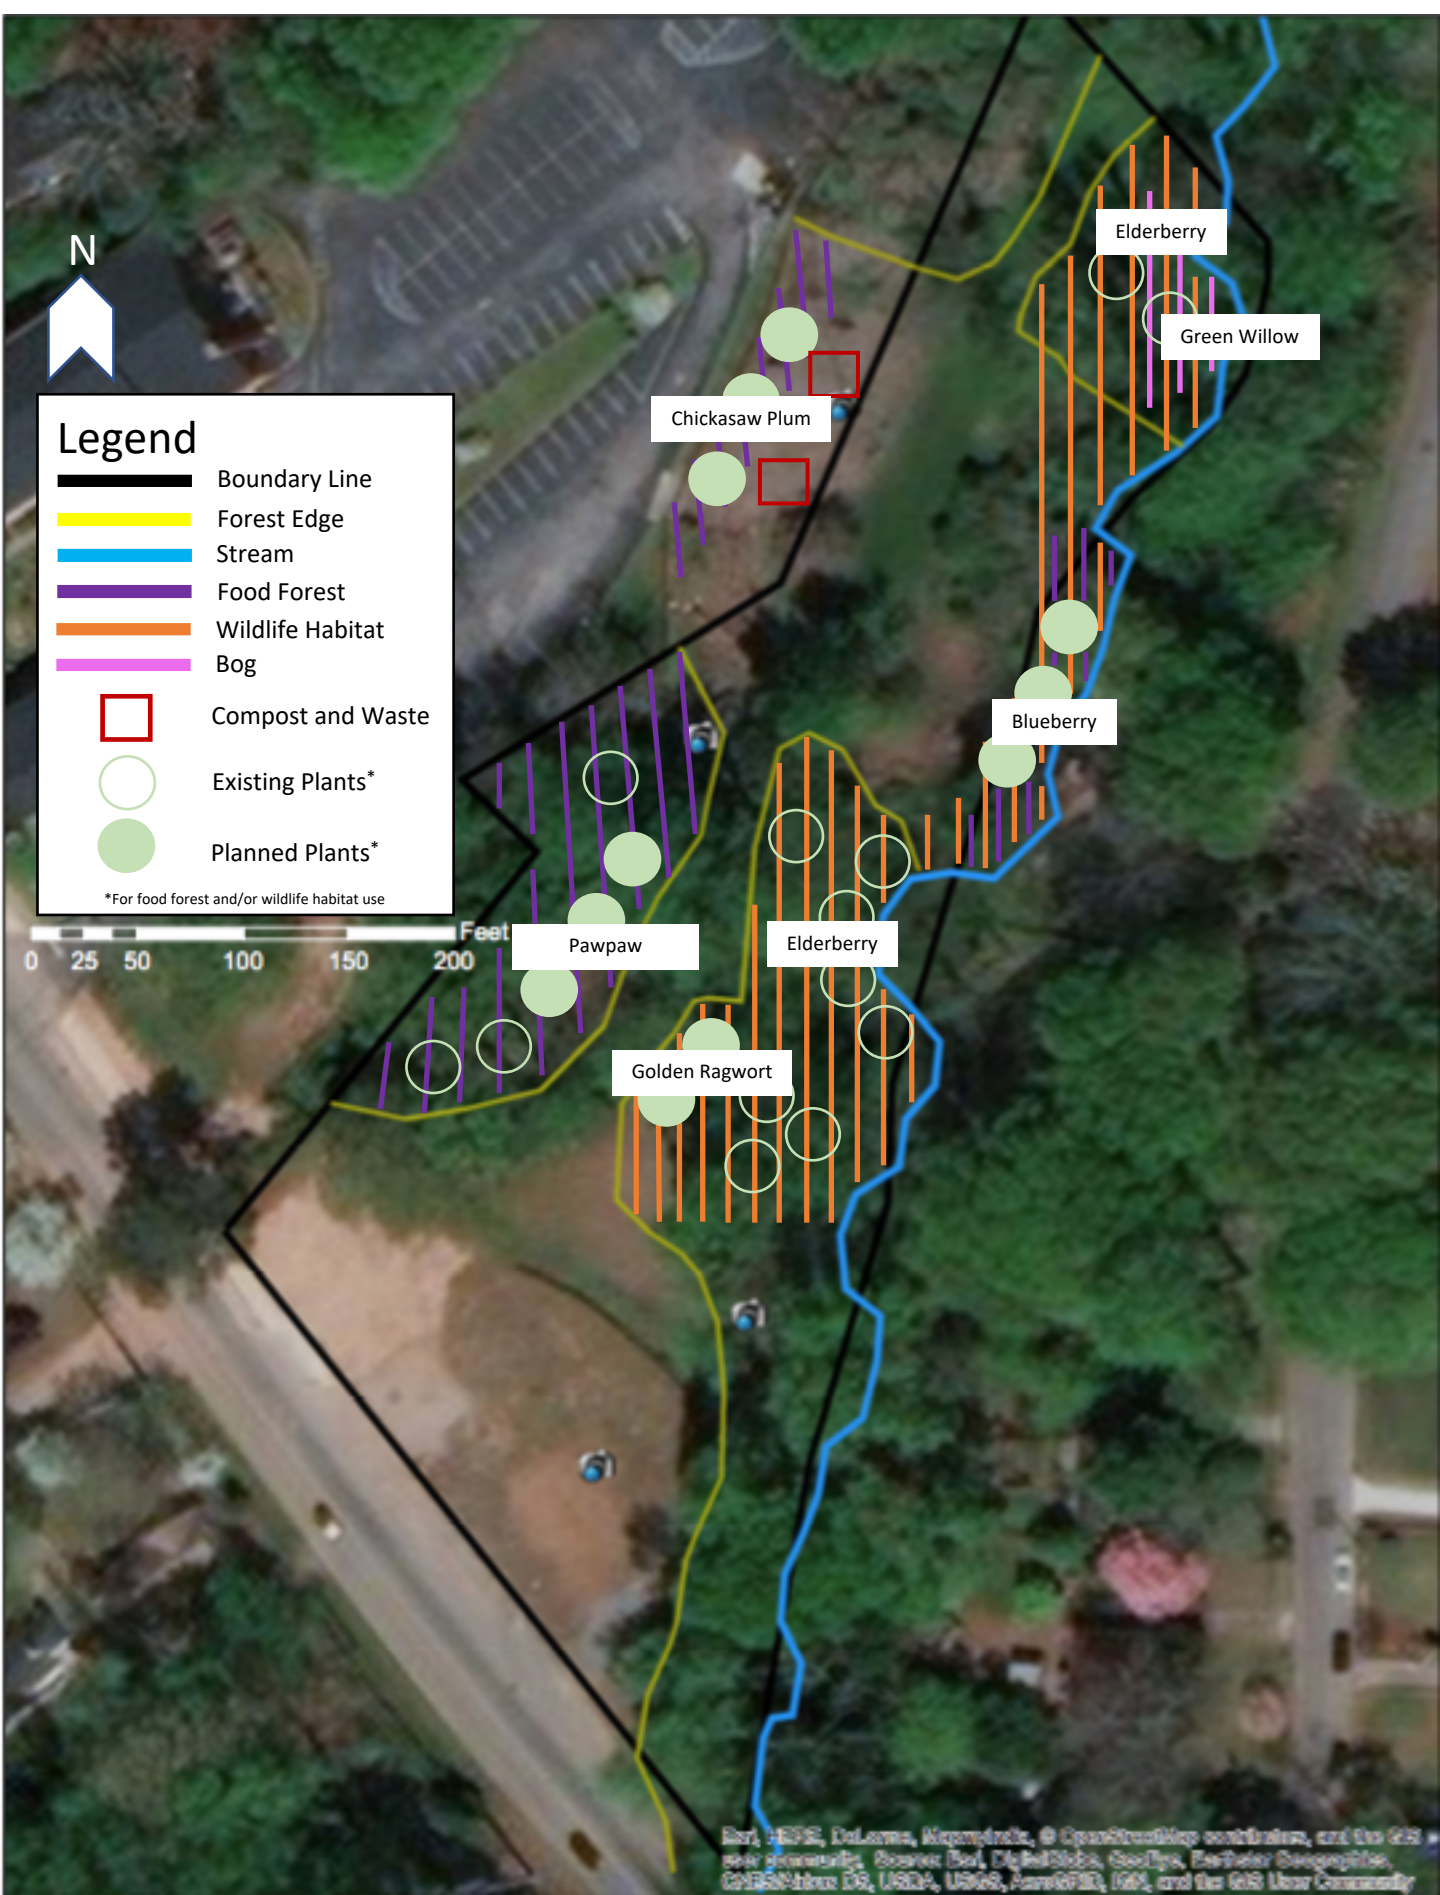

# Restoration Plan – East Decatur Greenway

890 S Columbia Dr., Decatur, GA 30030

June 9, 2019

## Legend

- Boundary Line
- Forest Edge
- Stream
- Food Forest
- Wildlife Habitat
- Bog
- Compost and Waste
- Existing Plants\*
- Planned Plants\*

\*For food forest and/or wildlife habitat use

0 25 50 100 150 200 Feet

### Examples of Existing Plants for Food Forest and/or Wildlife Habitat

American Sycamore, American Elm, Elderberry, Pawpaw, River Birch, Swamp Sunflower, Sweetbay Magnolia, Tulip Poplar, White Oak, Yellowroot

### Examples of Planned Plants for Food Forest and/or Wildlife Habitat

Blueberry, Buttonbush, Chickasaw Plum, Golden Ragwort